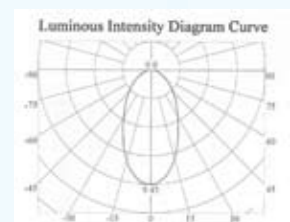

DL-RS-30

OSRAM 1W GOLDEN DRAGON White LED powered luminaire fits perfectly for ceiling & furniture down-lighting. A recessed spot with swivel head enables flexible beam directions.

Product reference:	DL-RS-30
EAN 10:	4008321 237842
Driven with:	350mA constant current
Power:	Pmax = 1.2W
Lamp fitted:	1W Golden Dragon® 5400K High Power LED with lens integrated
LED life time:	30,000 hours
LED Color	WHITE 5400K
Dimensions:	52mm(D)x21.1mm(H)
Material	Brushed Aluminium
Protection class:	III
Type of protection:	IP20
Recommended Power Supply:	OPTOTRONIC OTe 9/220-240/350
Standard pack:	4pcs