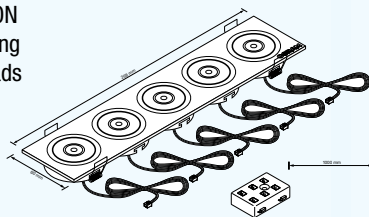

DL-QS-5-12
A set of 5 recessed spots downlight
powered by OSRAM 1W GOLDEN DRAGON
White LEDs is ideal for professional ceiling
& furniture downlighting. The swivel heads
allow flexible beam directions.