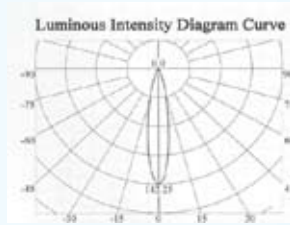

DL-RF-30
OSRAM 1W GOLDEN DRAGON White LED
powered luminaire fits perfectly for ceiling
& furniture downlighting.

Product reference:	DL-RF-30
EAN 10:	4008321 237927
Driven with:	350mA constant current
Power:	Pmax = 1.2W
Lamp fitted:	1W Golden Dragon® 5400K High Power LED with lens integrated
LED life time:	30,000 hours
LED Color	WHITE 5400K
Dimensions:	42mm(D)x21.5mm(H)
Material	Brushed Aluminium
Protection class:	III
Type of protection:	IP20
Recommended Power Supply:	OPTOTRONIC OTe 9/220-240/350
Standard pack:	4pcs

DL-QS-2-12
A double-head recessed downlight
powered by OSRAM 1W GOLDEN
DRAGON White LEDs fits perfectly
for ceiling & furniture downlighting.
The swivel heads allow flexible beam
directions.

Product reference:	DL-QS-2-12
EAN 10:	4008321 238023
Driven with:	350mA constant current
Power:	Pmax = 1.2W
Lamp fitted:	1W Golden Dragon® 5400K High Power LED with lens integrated
LED life time:	30,000 hours
LED Color	WHITE 5400K
Dimensions:	112mm(L)x60mm(W)x20mm(H)
Material	Brushed Aluminium
Protection class:	III
Type of protection:	IP20
Recommended Power Supply:	OPTOTRONIC OTe 9/220-240/350
Standard pack:	4pcs

DL-QS-5-12
A set of 5 recessed spots downlight
powered by OSRAM 1W GOLDEN DRAGON
White LEDs is ideal for professional ceiling
& furniture downlighting. The swivel heads
allow flexible beam directions.