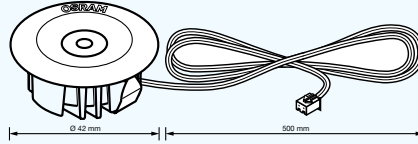

DL-RF-30
OSRAM 1W GOLDEN DRAGON White LED
powered luminaire fits perfectly for ceiling
& furniture downlighting.

Product reference:	DL-RF-30
EAN 10:	4008321 237927
Driven with:	350mA constant current
Power:	Pmax = 1.2W
Lamp fitted:	1W Golden Dragon® 5400K High Power LED with lens integrated
LED life time:	30,000 hours
LED Color	WHITE 5400K
Dimensions:	42mm(D)x21.5mm(H)
Material	Brushed Aluminium
Protection class:	III
Type of protection:	IP20
Recommended Power Supply:	OPTOTRONIC OTe 9/220-240/350
Standard pack:	4pcs