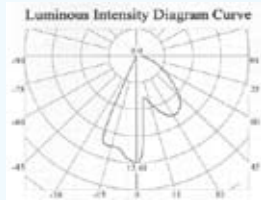

DL-QF

A square-head recessed downlight equipped with OSRAM 1W GOLDEN DRAGON White LED is designed for Wall mounted orientation lighting.

Product reference:	DL-QF
EAN 10:	4008321 238009
Driven with:	350mA constant current
Power:	Pmax = 1.2W
Lamp fitted:	1W Golden Dragon® 5400K High Power LED with lens integrated
LED life time:	30,000 hours
LED Color	WHITE 5400K
Dimensions:	90mm(L)x90mm(W)x40mm(H)
Material	Brushed Aluminium
Protection class:	III
Type of protection:	IP20
Recommended Power Supply:	OPTOTRONIC OTe 9/220-240/350
Standard pack:	4pcs

Ote 9/220-240/350

The DRAGONPOINT range is equipped with the sophisticated OSRAM 1W GOLDEN DRAGON White LED. Combined with OSRAM's OPTOTRONIC control gear, the DRAGONPOINT range provides the ideal basis for lighting solutions that are both creative and efficient.

Constant current LED Power Supply - EAN: 4008321 210630
One OTe 9/220-240/350 can connect up to 6 LED light sources in series.

Unused terminals must be filled using looped wires provided in the pack.

	DRAGONPOINT (All Versions)	Power supply: OTe 9/220-240/350
Input voltage	24 VDC	220-240 VAC
Rated power	1.2 W	9 W
Mains Frequency (Hz)	--	50/ 60 Hz

For further information please contact
OSRAM Customer Service 1300 4 OSRAM.