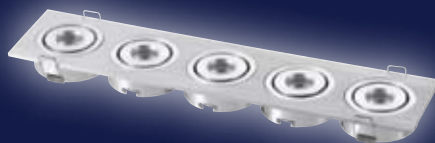

LONG LASTING &
ENERGY SAVING!