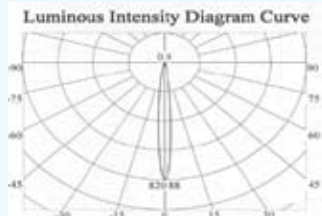

DL-RF-30
OSRAM 1W GOLDEN DRAGON White LED
powered luminaire fits perfectly for ceiling
& furniture downlighting.

Product reference:	DL-RF-30
EAN 10:	4008321 237927
Driven with:	350mA constant current
Power:	Pmax = 1.2W
Lamp fitted:	1W Golden Dragon® 5400K High Power LED with lens integrated
LED life time:	30,000 hours
LED Color	WHITE 5400K
Dimensions:	42mm(D)x21.5mm(H)
Material	Brushed Aluminium
Protection class:	III
Type of protection:	IP20
Recommended Power Supply:	OPTOTRONIC OTe 9/220-240/350
Standard pack:	4pcs

DL-QS-2-12
A double-head recessed downlight
powered by OSRAM 1W GOLDEN
DRAGON White LEDs fits perfectly
for ceiling & furniture downlighting.
The swivel heads allow flexible beam
directions.

Product reference:	DL-QS-2-12
EAN 10:	4008321 238023
Driven with:	350mA constant current
Power:	Pmax = 1.2W
Lamp fitted:	1W Golden Dragon® 5400K High Power LED with lens integrated
LED life time:	30,000 hours
LED Color	WHITE 5400K
Dimensions:	112mm(L)x60mm(W)x20mm(H)
Material	Brushed Aluminium
Protection class:	III
Type of protection:	IP20
Recommended Power Supply:	OPTOTRONIC OTe 9/220-240/350
Standard pack:	4pcs

DL-QS-5-12
A set of 5 recessed spots downlight
powered by OSRAM 1W GOLDEN DRAGON
White LEDs is ideal for professional ceiling
& furniture downlighting. The swivel heads
allow flexible beam directions.