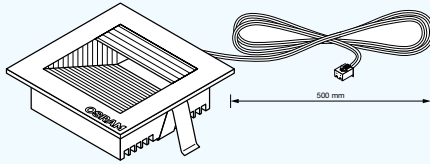

DL-QF

A square-head recessed downlight equipped with OSRAM 1W GOLDEN DRAGON White LED is designed for Wall mounted orientation lighting.