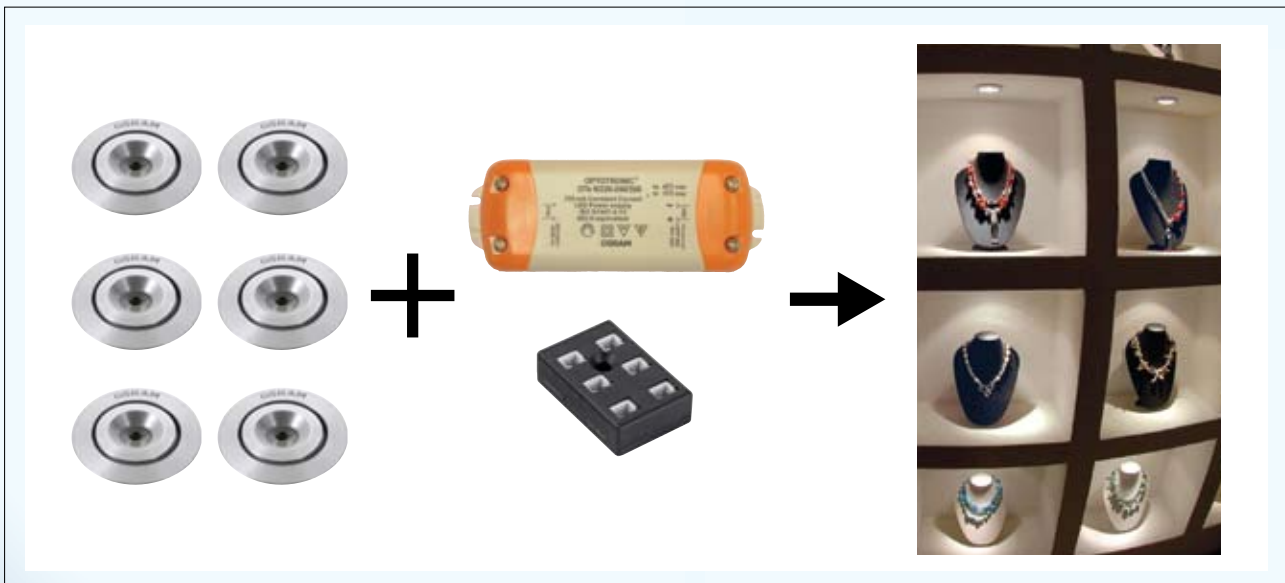

Ote 9/220-240/350

The DRAGONPOINT range is equipped with the sophisticated OSRAM 1W GOLDEN DRAGON White LED. Combined with OSRAM's OPTOTRONIC control gear, the DRAGONPOINT range provides the ideal basis for lighting solutions that are both creative and efficient.

Constant current LED Power Supply - EAN: 4008321 210630
One OTe 9/220-240/350 can connect up to 6 LED light sources in series.

Unused terminals must be filled using looped wires provided in the pack.

	DRAGONPOINT (All Versions)	Power supply: OTe 9/220-240/350
Input voltage	24 VDC	220-240 VAC
Rated power	1.2 W	9 W
Mains Frequency (Hz)	--	50/ 60 Hz

For further information please contact
OSRAM Customer Service 1300 4 OSRAM.