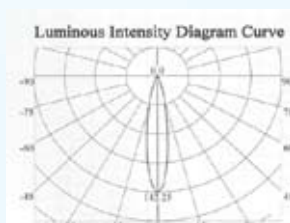

DRAGONPOINT®... Emphasise the point.

Modern LED technology has several advantages over conventional light sources. LED's are shatterproof, they have a service life of up to 30,000 hours and they are energy saving.

The new DRAGONPOINT® range of LED luminaires from OSRAM offers great solutions for a variety of indoor and outdoor applications. From accent lighting applications to orientation and creative lighting effects, the DRAGONPOINT® range offers a product to suit.

The flawless finish across the entire DRAGONPOINT® range is beautifully crafted from high quality brushed aluminium, which gives the collection a simple yet elegant appearance. The range includes a variety of square and round recessed spot downlights with fixed or swivel features to appeal across the board, along with an IP65 rated fitting suitable for outdoor applications.