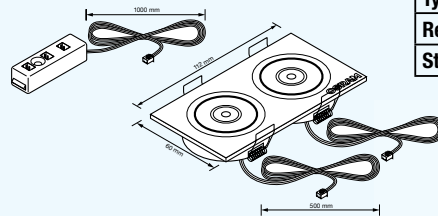

DL-QS-2-12
A double-head recessed downlight
powered by OSRAM 1W GOLDEN
DRAGON White LEDs fits perfectly
for ceiling & furniture downlighting.
The swivel heads allow flexible beam
directions.

Product reference:	DL-QS-2-12
EAN 10:	4008321 238023
Driven with:	350mA constant current
Power:	Pmax = 1.2W
Lamp fitted:	1W Golden Dragon® 5400K High Power LED with lens integrated
LED life time:	30,000 hours
LED Color	WHITE 5400K
Dimensions:	112mm(L)x60mm(W)x20mm(H)
Material	Brushed Aluminium
Protection class:	III
Type of protection:	IP20
Recommended Power Supply:	OPTOTRONIC OTe 9/220-240/350
Standard pack:	4pcs