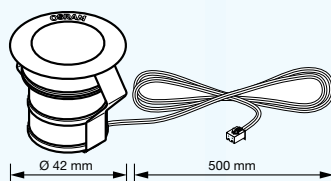

DL-RF

Equipped with OSRAM 1W GOLDEN DRAGON White LED, the recessed spot is ideal for furniture, ceiling, wall or ground downlighting. The waterproof design IP65 makes it suitable for outdoor use.