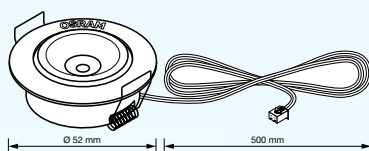

DL-RS-30

OSRAM 1W GOLDEN DRAGON White LED powered luminaire fits perfectly for ceiling & furniture down-lighting. A recessed spot with swivel head enables flexible beam directions.

Product reference:	DL-RS-30
EAN 10:	4008321 237842
Driven with:	350mA constant current
Power:	Pmax = 1.2W
Lamp fitted:	1W Golden Dragon® 5400K High Power LED with lens integrated
LED life time:	30,000 hours
LED Color	WHITE 5400K
Dimensions:	52mm(D)x21.1mm(H)
Material	Brushed Aluminium
Protection class:	III
Type of protection:	IP20
Recommended Power Supply:	OPTOTRONIC OTe 9/220-240/350
Standard pack:	4pcs