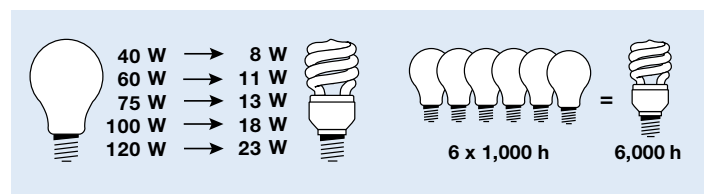

Designed as a flicker free light with better luminous intensity distribution. Perfect to use as a direct replacement for incandescent globes.

Smaller and Brighter

- Up to 50% smaller and 20% brighter than standard energy savers of the same wattage
- Average life of 6,000 hours which is 6 times the life of ordinary light bulbs
- Saves up to 80% energy