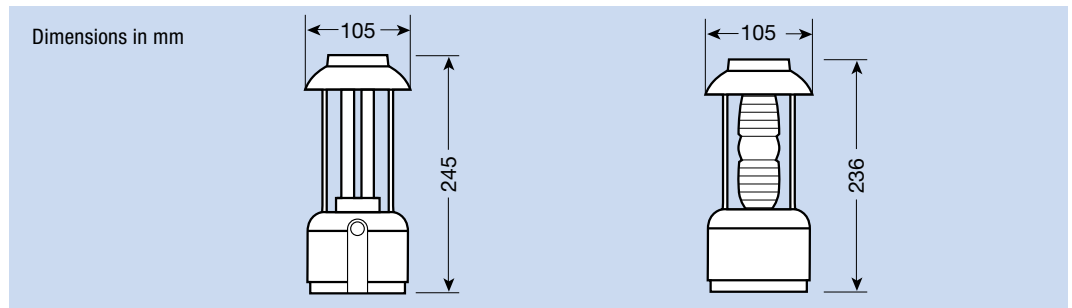

2. Their high quality is underlined by the attractive and particularly stylish packaging.

Technical data

TYPE	CAMPING ENERGY AUTOMATIC	CAMPING HALOGEN
Order no.	46471	46475
Lamp wattage	DULUX SE 7 W/830	MINIWATT HALOGEN 5.2 V/0.85 A
EAN 4050300 Box	776057	900063
Standard pack	6 pcs	6 pcs
Equipped with lamp	DULUX SE 7 W/830	6406510
Batteries required	4 x 1.5 V LR 20	4 x 1.5 V LR 20
Rechargeable batteries	-	4 x 1.2 V KR20 or HR20
Approval marks	CE	-