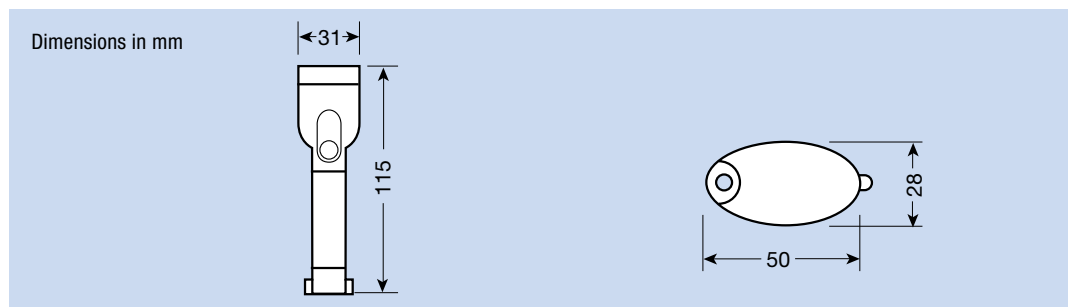

TYPE	LED TRACER	LED KEY CHAIN
Order no. Blister	46446-01	46447-01
EAN 4050300 Blister	778006	777979
Standard pack	6 pcs	6 pcs
Batteries required	2 x 1.5 V LR3	2 x 3 V CR 2025 button cells (included)