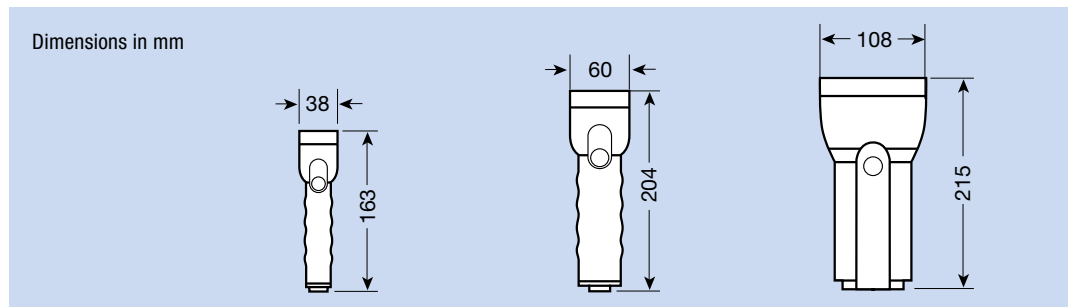

2. Their high quality is underlined by the attractive and particularly stylish packaging.

Technical data

TYPE	CAMPING ENERGY AUTOMATIC	CAMPING HALOGEN
Order no.	46471	46475
Lamp wattage	DULUX SE 7 W/830	MINIWATT HALOGEN 5.2 V/0.85 A
EAN 4050300 Box	776057	900063
Standard pack	6 pcs	6 pcs
Equipped with lamp	DULUX SE 7 W/830	6406510
Batteries required	4 x 1.5 V LR 20	4 x 1.5 V LR 20
Rechargeable batteries	-	4 x 1.2 V KR20 or HR20
Approval marks	CE	-