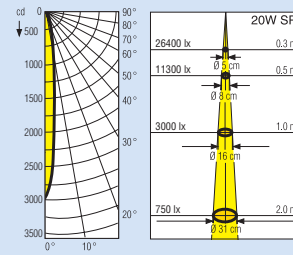

MINISPOT KLR

MAXISPOT-T *electronic*

MINISPOT KLR

Type	Product no. WHITE	Product no. BLACK	Prod. ref.	SP
20 W	4050300017136	4050300017143	42311	4

44860 SP
MINISPOT KLR

MAXISPOT-T

Type	Product no. WHITE	Product no. BLACK	Prod. ref.	SP
50 W	4050300322421	4050300322445	43695	4

- Tilt-and-swivel head
- Versatile lighting for a variety of applications; also suitable for heat-sensitive objects
- Ready to install with 2 m of cable and plug
- With wall mounting bracket (MINISPOT KLR) and wall and ceiling mounting brackets (MAXISPOT-T)
- Attractive faceted dichroic reflector lamp with clear shield