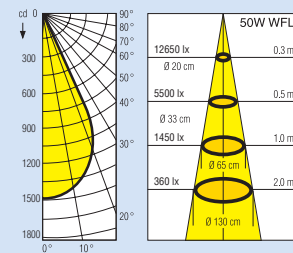

MINISPOT KLR

MAXISPOT-T *electronic*

MINISPOT KLR

Type	Product no. WHITE	Product no. BLACK	Prod. ref.	SP
20 W	4050300017136	4050300017143	42311	4

44860 SP
MINISPOT KLR

MAXISPOT-T

Type	Product no. WHITE	Product no. BLACK	Prod. ref.	SP
50 W	4050300322421	4050300322445	43695	4