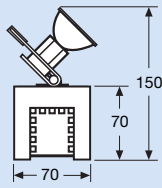

MINISPOT KLR

MAXISPOT-T *electronic*

MINISPOT KLR

Type	Product no. WHITE	Product no. BLACK	Prod. ref.	SP
20 W	4050300017136	4050300017143	42311	4

44860 SP
MINISPOT KLR

MAXISPOT-T

Type	Product no. WHITE	Product no. BLACK	Prod. ref.	SP
50 W	4050300322421	4050300322445	43695	4

- Tilt-and-swivel head
- Versatile lighting for a variety of applications; also suitable for heat-sensitive objects
- Ready to install with 2 m of cable and plug
- With wall mounting bracket (MINISPOT KLR) and wall and ceiling mounting brackets (MAXISPOT-T)
- Attractive faceted dichroic reflector lamp with clear shield