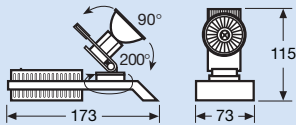

MINISPOT KLR

MAXISPOT-T *electronic*

MINISPOT KLR

Type	Product no. WHITE	Product no. BLACK	Prod. ref.	SP
20 W	4050300017136	4050300017143	42311	4

44860 SP
MINISPOT KLR

MAXISPOT-T

Type	Product no. WHITE	Product no. BLACK	Prod. ref.	SP
50 W	4050300322421	4050300322445	43695	4

44870 WFL
MAXISPOT-T
50 W *electronic*

Description and features

MINISPOT KLR and MAXISPOT-T *electronic* are innovative compact halogen luminaires for brilliant accent lighting or spotlighting whatever your requirements. Free-standing or can be mounted on walls or ceilings.

- Tilt-and-swivel head
- Versatile lighting for a variety of applications; also suitable for heat-sensitive objects
- Ready to install with 2 m of cable and plug
- With wall mounting bracket (MINISPOT KLR) and wall and ceiling mounting brackets (MAXISPOT-T)
- Attractive faceted dichroic reflector lamp with clear shield

Technical data and equipment

MINISPOT KLR

- Equipped with DECOSTAR® 51 44860 SP 20 W 10° lamp
- Mains voltage: 230 V/50 Hz
- IP20
- Colour: white, black

MAXISPOT-T *electronic*

- Equipped with DECOSTAR® 51 44870 WFL 50 W 38° lamp
- Mains voltage: 230 V/50 Hz
- IP20
- Colour: white, black