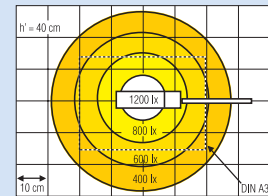

OSRAM DULUX® TABLE COLOR 21 W
OSRAM DULUX® TABLE EL 20 W
OSRAM DULUX® TABLE EL/C 20 W

Description and features

The OSRAM DULUX® TABLE EL, TABLE COLOR and TABLE EL/C table-top luminaires and the OSRAM DULUX® BASE EL floor-standing luminaires combine functional design with high level of lighting comfort providing flexible directional light at low operating cost for reading and working.

- Elegant floor-standing luminaire (OSRAM DULUX® BASE EL) with long-life electronic energy-saving lamp
- Compact luminaire head with adjustable anti-glare guard

OSRAM DULUX® TABLE COLOR:

- Double-tube adjustable arm

OSRAM DULUX® TABLE EL:

- Double-tube adjustable arm with rotary base plate

OSRAM DULUX® TABLE EL/C:

- Space-saving design with single-tube adjustable arm and clamp

OSRAM DULUX® BASE EL:

- Adjustable arm with rotary base plate

Technical data and equipment

- Ready to install with 2 m of cable and plug
- Equipped with OSRAM DULUX® EL LONGLIFE 20 W/41-827 lamp or OSRAM DULUX® EL ECONOMY 21 W/41-827 lamp (OSRAM DULUX® TABLE COLOR)
- Mains voltage: 220-240 V/50-60 Hz
- IP20
- Colour: silver/black
  Blue, red and yellow (OSRAM DULUX® TABLE COLOR)