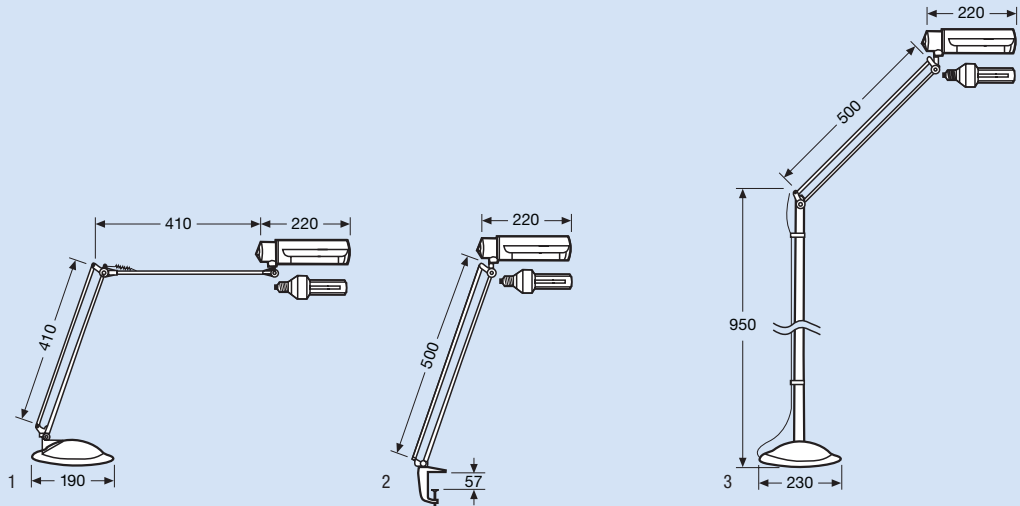

OSRAM DULUX® TABLE COLOR · OSRAM DULUX® TABLE EL OSRAM DULUX® TABLE EL/C · OSRAM DULUX® BASE EL

OSRAM DULUX® TABLE COLOR (base)

Type	Product no. BLUE	Product no. RED	Product no. YELLOW	Prod. ref.	Fig.	SP
21 W	4050300620886	4050300620862	4050300620848	73178	1	4

OSRAM DULUX® TABLE EL (base)

Type	Product no. SILVER	Prod. ref.	Fig.	SP
20 W	4050300478357	73174	1	4

OSRAM DULUX® TABLE EL/C (clamp)

Type	Product no. SILVER	Prod. ref.	Fig.	SP
20 W	4050300560427	73173	2	4

OSRAM DULUX® BASE EL (base)

Type	Product no. SILVER	Prod. ref.	Fig.	SP
20 W	4050300593999	73172	3	4

Description and features

The OSRAM DULUX® TABLE EL, TABLE COLOR and TABLE EL/C table-top luminaires and the OSRAM DULUX® BASE EL floor-standing luminaires combine functional design with high level of lighting comfort providing flexible directional light at low operating cost for reading and working.

- Elegant floor-standing luminaire (OSRAM DULUX® BASE EL) with long-life electronic energy-saving lamp
- Compact luminaire head with adjustable anti-glare guard

OSRAM DULUX® TABLE COLOR:

- Double-tube adjustable arm

OSRAM DULUX® TABLE EL:

- Double-tube adjustable arm with rotary base plate

OSRAM DULUX® TABLE EL/C:

- Space-saving design with single-tube adjustable arm and clamp

OSRAM DULUX® BASE EL:

- Adjustable arm with rotary base plate

Technical data and equipment

- Ready to install with 2 m of cable and plug
- Equipped with OSRAM DULUX® EL LONGLIFE 20 W/41-827 lamp or OSRAM DULUX® EL ECONOMY 21 W/41-827 lamp (OSRAM DULUX® TABLE COLOR)
- Mains voltage: 220-240 V/50-60 Hz
- IP20
- Colour: silver/black
  Blue, red and yellow (OSRAM DULUX® TABLE COLOR)