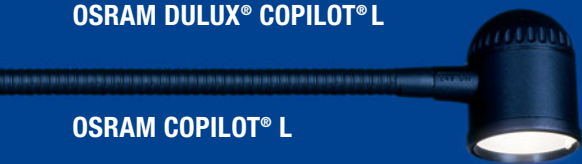

Can go anywhere.

Perfect light for on the move.

OSRAM DULUX® COPILOT® L

OSRAM COPILOT® L

SEE THE WORLD IN A NEW LIGHT

**The proven OSRAM COPILOT®
OSRAM DULUX® COPILOT® L
light when out and about.**

**High-intensity, flexible,
economical.**

PILOT® Halogen range has a new family member. COPILLOT® L – the energy-saving light bulb for brilliant output.

DULUX® COPILOT® L: New mobile lamp.

Economical and high-intensity – for the entire lifetime of the light. With its 5W energy-saving bulb the new OSRAM DULUX® COPILOT® L lasts for so long that the bulb never needs to be replaced.

The reading light with a flexible metal arm and a head which can be turned through 360 degrees is permanently installed in the vehicle.

That is no problem at all with a little bit of skill thanks to the installation set supplied with the lamp. The OSRAM DULUX® COPILOT® L is available in two versions and is designed for either 12 or 24 volts. OSRAM DULUX® COPILOT® L with swivel head for pleasant, non-dazzle light on journeys.

Three strong lights in proven halogen technology.

The range covered by the proven COPILOT® family with halogen bulb extends from very compact to extra large. The short version has a length of 10 cm, the M version for connection through the cigarette lighter is 20 cm long and the L version, like the OSRAM DULUX® COPILOT® L, has a 50 cm flexible swivel arm.