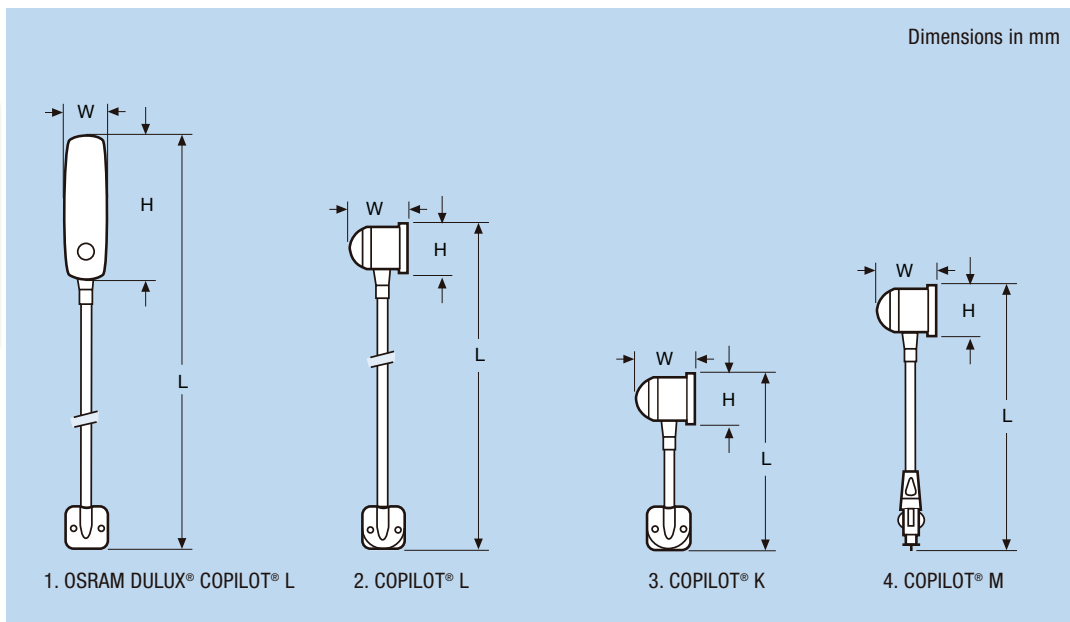

The reading light with a flexible metal arm and a head which can be turned through 360 degrees is permanently installed in the vehicle.

That is no problem at all with a little bit of skill thanks to the installation set supplied with the lamp. The OSRAM DULUX® COPILOT® L is available in two versions and is designed for either 12 or 24 volts. OSRAM DULUX® COPILOT® L with swivel head for pleasant, non-dazzle light on journeys.

Three strong lights in proven halogen technology.

The range covered by the proven COPILOT® family with halogen bulb extends from very compact to extra large. The short version has a length of 10 cm, the M version for connection through the cigarette lighter is 20 cm long and the L version, like the OSRAM DULUX® COPILOT® L, has a 50 cm flexible swivel arm.

Here too the long version is available for 12 and 24 volts. All the other COPILOT® reading lights with swivel lamp head are supplied with a complete installation kit.

Quick and easy installation.

A sturdy base, two drill holes common for all COPILOT® lamps, two screws and two cables for the power supply – that is all you need for connecting the COPILOT® and OSRAM DULUX® COPILOT® L. It really could not be simpler.