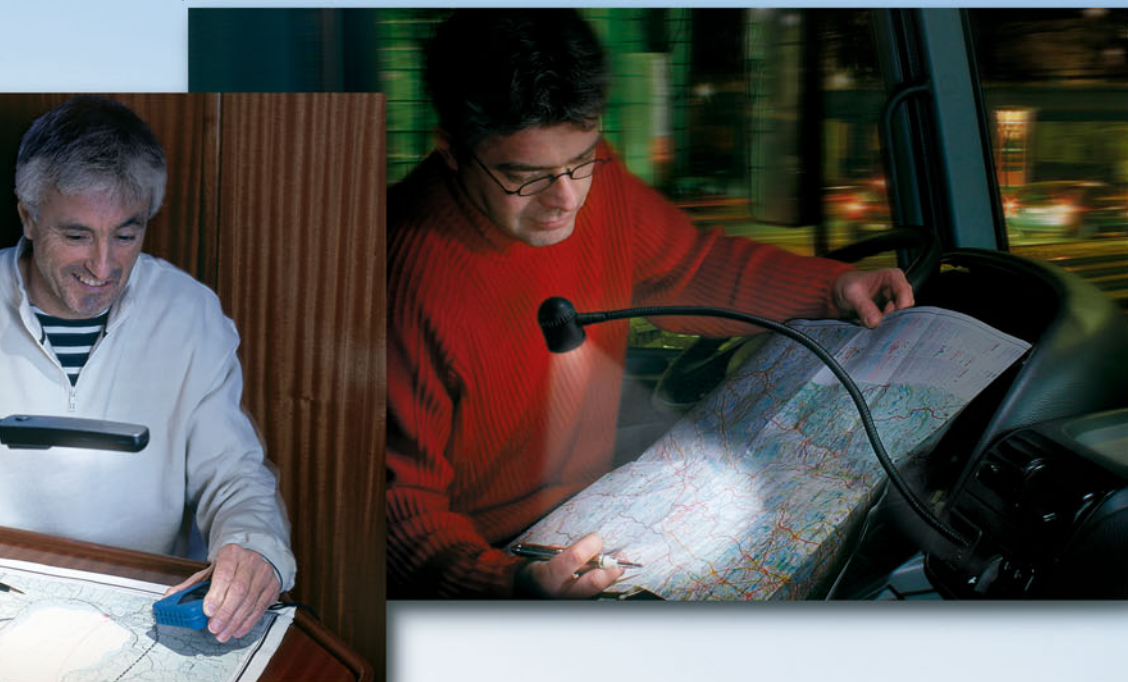

PILOT® Halogen range has a new family member. COPILLOT® L – the energy-saving light bulb for brilliant output.

DULUX® COPILOT® L: New mobile lamp.

Economical and high-intensity – for the entire lifetime of the light. With its 5W energy-saving bulb the new OSRAM DULUX® COPILOT® L lasts for so long that the bulb never needs to be replaced.

The reading light with a flexible metal arm and a head which can be turned through 360 degrees is permanently installed in the vehicle.

That is no problem at all with a little bit of skill thanks to the installation set supplied with the lamp. The OSRAM DULUX® COPILOT® L is available in two versions and is designed for either 12 or 24 volts. OSRAM DULUX® COPILOT® L with swivel head for pleasant, non-dazzle light on journeys.

Three strong lights in proven halogen technology.

The range covered by the proven COPILOT® family with halogen bulb extends from very compact to extra large. The short version has a length of 10 cm, the M version for connection through the cigarette lighter is 20 cm long and the L version, like the OSRAM DULUX® COPILOT® L, has a 50 cm flexible swivel arm.

Here too the long version is available for 12 and 24 volts. All the other COPILOT® reading lights with swivel lamp head are supplied with a complete installation kit.