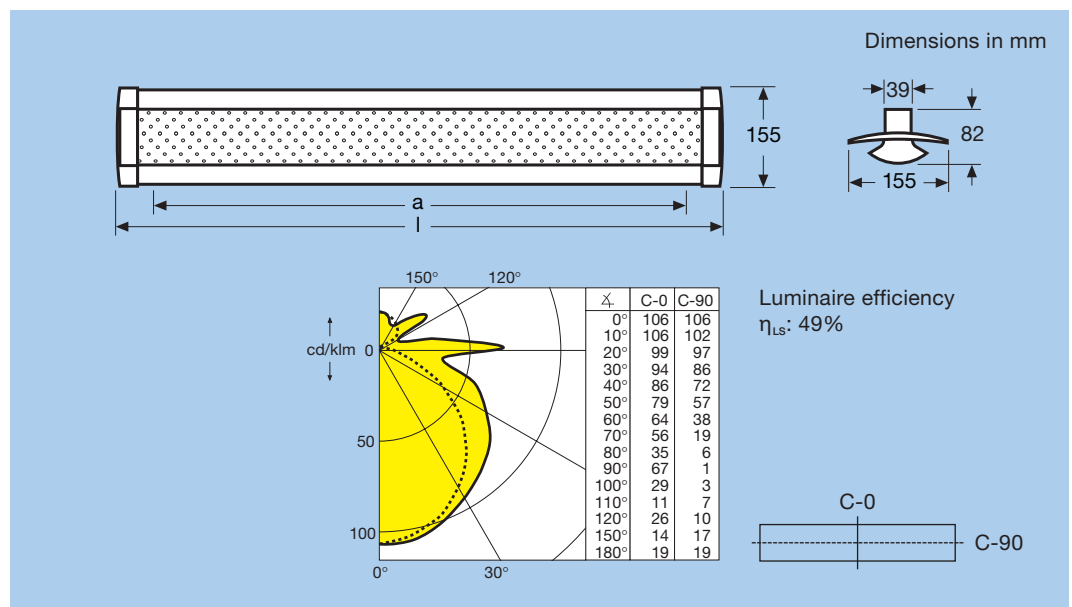

The power cable can be connected at the side or back.

An excellent pedigree:

OSRAM SOFTLITE® with a T8 fluorescent lamp and OSRAM SOFTLITE® EL with an FQ® fluorescent lamp and electronic control gear.

Technical data